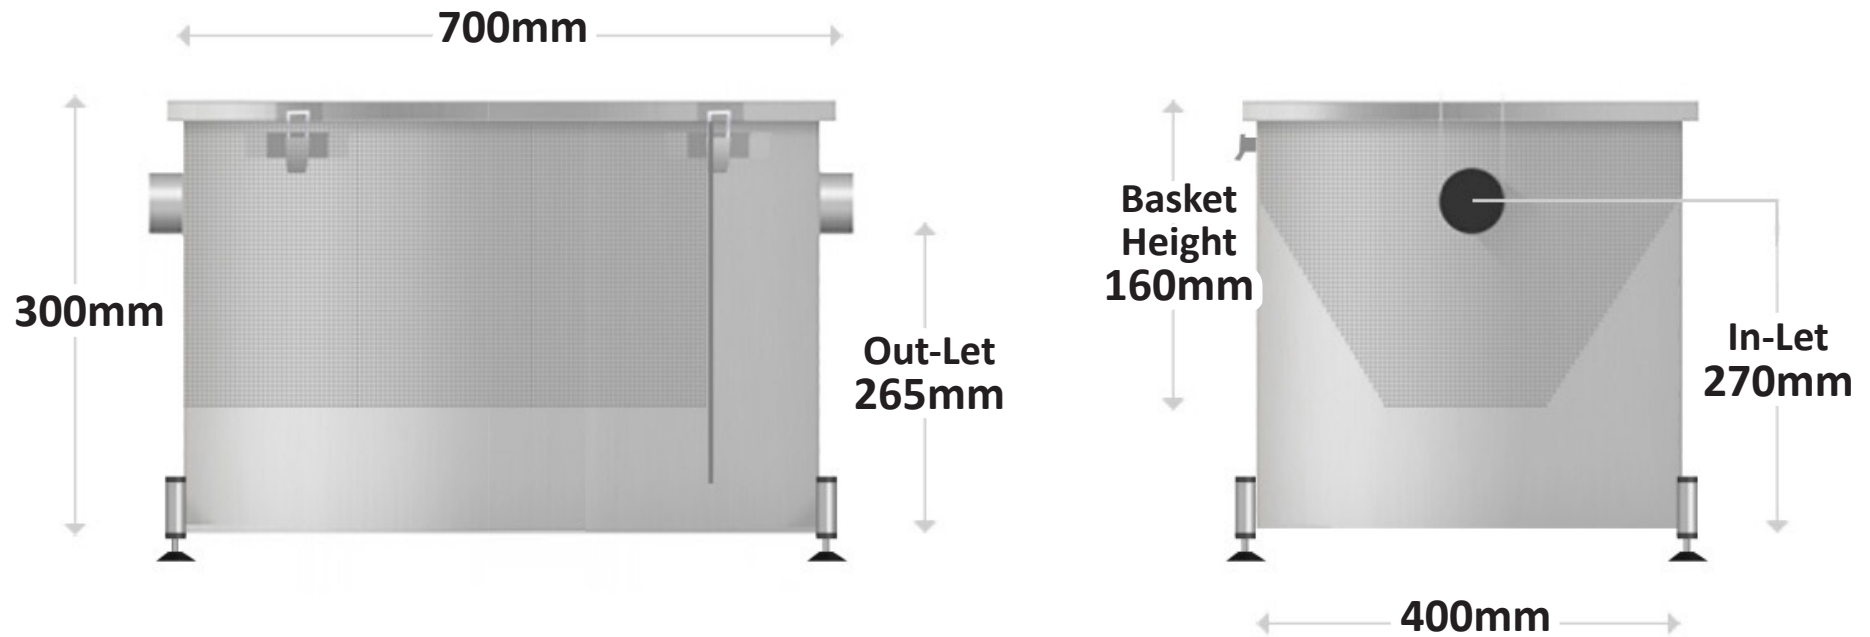

(In-Let Size 40mm, Out-Let Size 50mm)

Above Sizes Shown in Millimetres

Filtra-Trap LG 375 Full Filtration Grease Trap

Specification Sheet

Filtra-Trap®
Grease Traps

Capacity: **35 Litre**
Pipe Size: **In-Let: 40 mm / Out-Let: 50mm**
Application: **1-2 small commercial sinks and dishwasher**

Filtra-Trap®
Grease Traps

Capacity: **40 Litre**
Pipe Size: **In-Let: 40 mm / Out-Let: 50mm**
Application: **1-2 Small / Medium Commercial Sinks & Dishwasher**

Material: **304 Grade Stainless Steel**
Seal Type: **Neoprene**
Lid Clips: **304 Grade Stainless Steel**
Feet: **Adjustable Tilting 50 mm**

Filtra-Trap LG 650 Full Filtration Grease Trap

Specification Sheet

Filtra-Trap®
Grease Traps

Capacity: **60 Litre**
Pipe Size: **In-Let: 40 mm / Out-Let: 50mm**
Application: **1-2 Medium Commercial Sinks & Dishwasher**

Filtra-Trap®
Grease Traps

Capacity: **70 Litre**
Pipe Size: **In-Let: 40 mm / Out-Let: 50mm**
Application: **2-3 Medium Commercial Sinks & Dishwasher**

Material: **304 Grade Stainless Steel**
Seal Type: **Neoprene**
Lid Clips: **304 Grade Stainless Steel**
Feet: **Adjustable Tilting 50 mm**