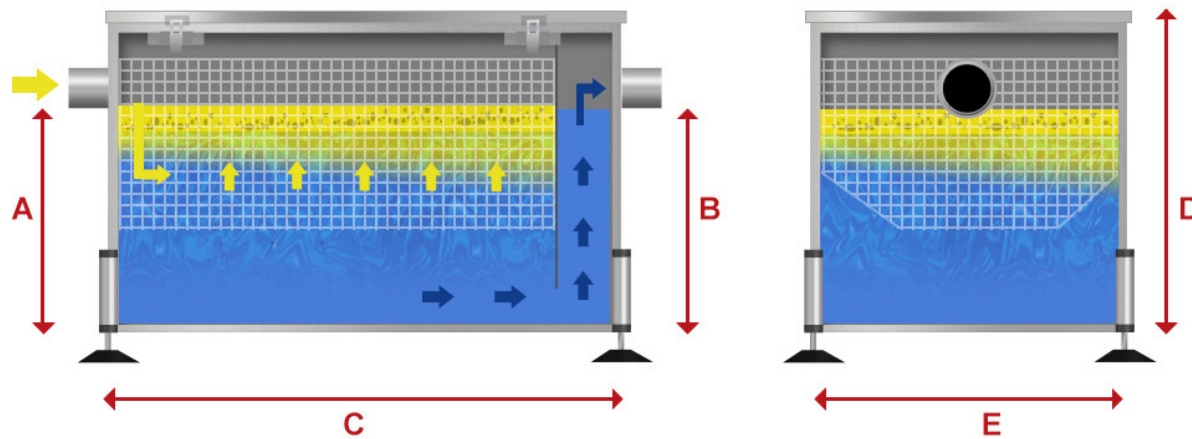

Filtra-Trap Filtration Grease Traps

Sizing and Dimensions

The size / flow rate is the most important factor when choosing your grease trap.

The adjacent chart is an excellent guide to what size you may need.

(In-Let Size 40mm, Out-Let Size 50mm)

Above Sizes Shown in Millimetres

Filtra-Trap LG 375 Full Filtration Grease Trap

Specification Sheet

Filtra-Trap®
Grease Traps

Capacity: **35 Litre**
Pipe Size: **In-Let: 40 mm / Out-Let: 50mm**
Application: **1-2 small commercial sinks and dishwasher**

Filtra-Trap®
Grease Traps

Capacity: **40 Litre**
Pipe Size: **In-Let: 40 mm / Out-Let: 50mm**
Application: **1-2 Small / Medium Commercial Sinks & Dishwasher**

Material: **304 Grade Stainless Steel**
Seal Type: **Neoprene**
Lid Clips: **304 Grade Stainless Steel**
Feet: **Adjustable Tilting 50 mm**

Filtra-Trap®
Grease Traps

Capacity: **250 Litre**
Pipe Size: **In-Let: 40 mm / Out-Let: 50mm**
Application: **Restaurants & Hotels / Multiple Sinks & Dishwasher**

Material: **304 Grade Stainless Steel**
Seal Type: **Neoprene**
Lid Clips: **304 Grade Stainless Steel**
Feet: **Adjustable Tilting 50 mm**