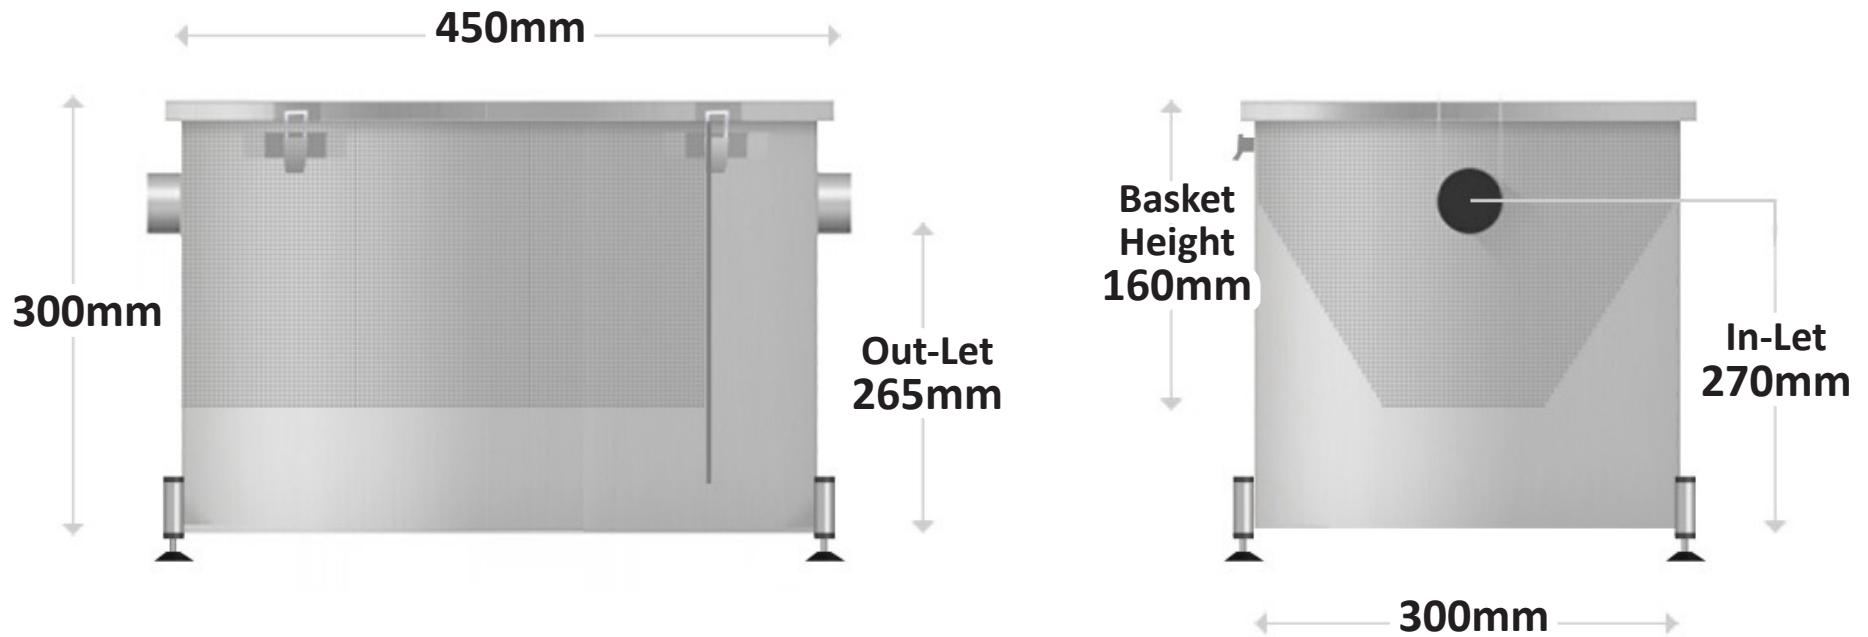

(In-Let Size 40mm, Out-Let Size 50mm)

Above Sizes Shown in Millimetres

Filtra-Trap LG 375 Full Filtration Grease Trap

Specification Sheet

Filtra-Trap®
Grease Traps

Capacity: **35 Litre**
Pipe Size: **In-Let: 40 mm / Out-Let: 50mm**
Application: **1-2 small commercial sinks and dishwasher**

Filtra-Trap®
Grease Traps

Capacity: **40 Litre**
Pipe Size: **In-Let: 40 mm / Out-Let: 50mm**
Application: **1-2 Small / Medium Commercial Sinks & Dishwasher**

Material: **304 Grade Stainless Steel**
Seal Type: **Neoprene**
Lid Clips: **304 Grade Stainless Steel**
Feet: **Adjustable Tilting 50 mm**

Filtra-Trap®
Grease Traps

Capacity: **120 Litre**
Pipe Size: **In-Let: 40 mm / Out-Let: 50mm**
Application: **2-3 Medium / Large Commercial Sinks & Dishwasher**

Material: **304 Grade Stainless Steel**
Seal Type: **Neoprene**
Lid Clips: **304 Grade Stainless Steel**
Feet: **Adjustable Tilting 50 mm**

Filtra-Trap®
Grease Traps

Capacity: **250 Litre**
Pipe Size: **In-Let: 40 mm / Out-Let: 50mm**
Application: **Restaurants & Hotels / Multiple Sinks & Dishwasher**

Material: **304 Grade Stainless Steel**
Seal Type: **Neoprene**
Lid Clips: **304 Grade Stainless Steel**
Feet: **Adjustable Tilting 50 mm**