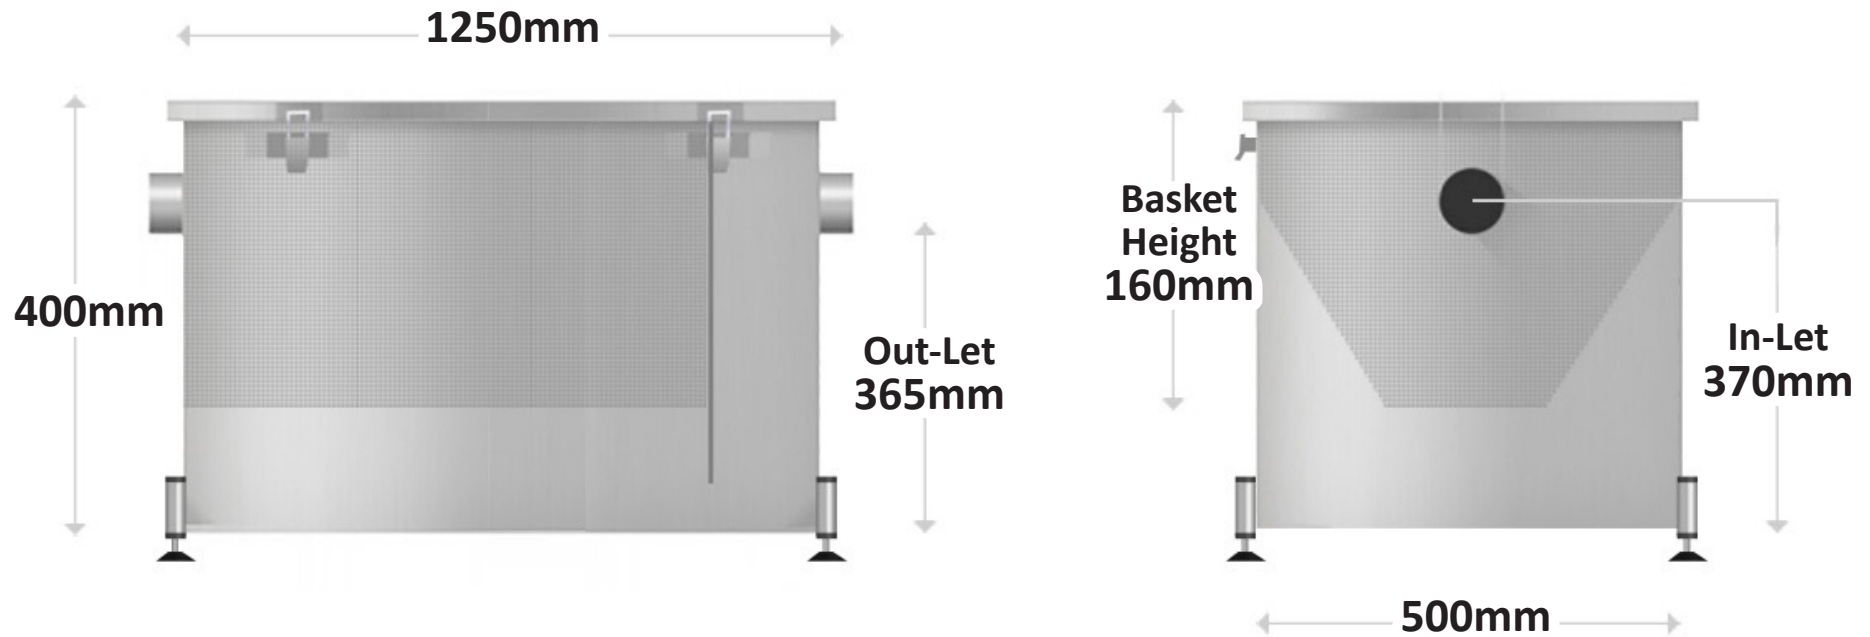

Filtra-Trap®
Grease Traps

Capacity: **120 Litre**
Pipe Size: **In-Let: 40 mm / Out-Let: 50mm**
Application: **2-3 Medium / Large Commercial Sinks & Dishwasher**

Material: **304 Grade Stainless Steel**
Seal Type: **Neoprene**
Lid Clips: **304 Grade Stainless Steel**
Feet: **Adjustable Tilting 50 mm**

Filtra-Trap LG 1000 Full Filtration Grease Trap

Specification Sheet

Filtra-Trap®
Grease Traps

Capacity: **160 Litre**
Pipe Size: **In-Let: 40 mm / Out-Let: 50mm**
Application: **2-3 Large Commercial Sinks & Dishwasher**

Material: **304 Grade Stainless Steel**
Seal Type: **Neoprene**
Lid Clips: **304 Grade Stainless Steel**
Feet: **Adjustable Tilting 50 mm**

Filtra-Trap LG 1250 Full Filtration Grease Trap

Specification Sheet

Filtra-Trap®
Grease Traps

Capacity: **250 Litre**
Pipe Size: **In-Let: 40 mm / Out-Let: 50mm**
Application: **Restaurants & Hotels / Multiple Sinks & Dishwasher**

Material: **304 Grade Stainless Steel**
Seal Type: **Neoprene**
Lid Clips: **304 Grade Stainless Steel**
Feet: **Adjustable Tilting 50 mm**