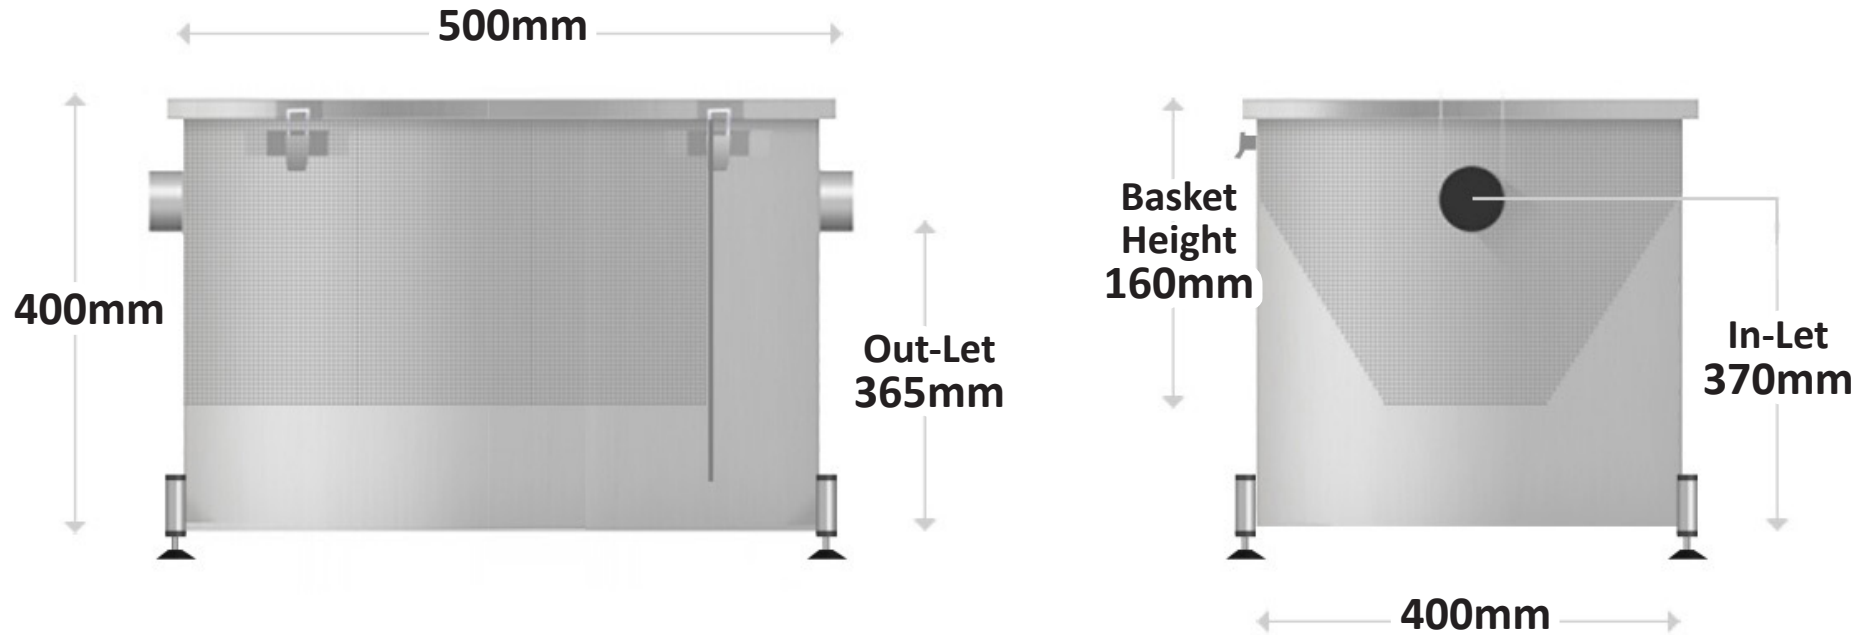

(In-Let Size 40mm, Out-Let Size 50mm)

Above Sizes Shown in Millimetres

Filtra-Trap LG 375 Full Filtration Grease Trap

Specification Sheet

Filtra-Trap®
Grease Traps

Capacity: **35 Litre**
Pipe Size: **In-Let: 40 mm / Out-Let: 50mm**
Application: **1-2 small commercial sinks and dishwasher**

Filtra-Trap®
Grease Traps

Capacity: **70 Litre**
Pipe Size: **In-Let: 40 mm / Out-Let: 50mm**
Application: **2-3 Medium Commercial Sinks & Dishwasher**

Material: **304 Grade Stainless Steel**
Seal Type: **Neoprene**
Lid Clips: **304 Grade Stainless Steel**
Feet: **Adjustable Tilting 50 mm**

Filtra-Trap LG 500 Full Filtration Grease Trap

Specification Sheet

Filtra-Trap®
Grease Traps

Capacity: **80 Litre**
Pipe Size: **In-Let: 40 mm / Out-Let: 50mm**
Application: **2-3 Medium Commercial Sinks & Dishwasher**

Filtra-Trap®
Grease Traps

Capacity: **120 Litre**
Pipe Size: **In-Let: 40 mm / Out-Let: 50mm**
Application: **2-3 Medium / Large Commercial Sinks & Dishwasher**

Material: **304 Grade Stainless Steel**
Seal Type: **Neoprene**
Lid Clips: **304 Grade Stainless Steel**
Feet: **Adjustable Tilting 50 mm**