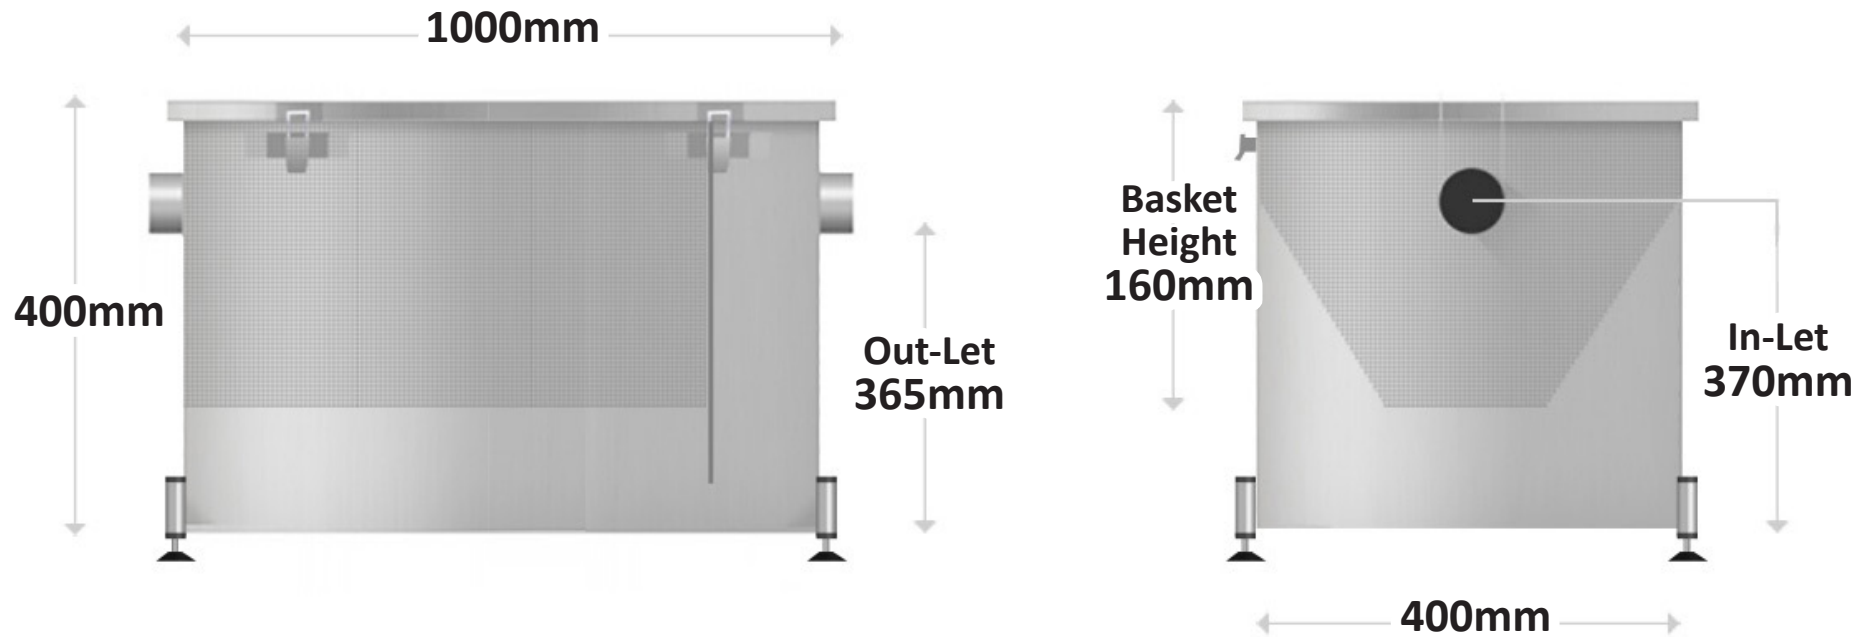

(In-Let Size 40mm, Out-Let Size 50mm)

Above Sizes Shown in Millimetres

Filtra-Trap LG 375 Full Filtration Grease Trap

Specification Sheet

Filtra-Trap®
Grease Traps

Capacity: **35 Litre**
Pipe Size: **In-Let: 40 mm / Out-Let: 50mm**
Application: **1-2 small commercial sinks and dishwasher**

Filtra-Trap®
Grease Traps

Capacity: **120 Litre**
Pipe Size: **In-Let: 40 mm / Out-Let: 50mm**
Application: **2-3 Medium / Large Commercial Sinks & Dishwasher**

Material: **304 Grade Stainless Steel**
Seal Type: **Neoprene**
Lid Clips: **304 Grade Stainless Steel**
Feet: **Adjustable Tilting 50 mm**

Filtra-Trap LG 1000 Full Filtration Grease Trap

Specification Sheet

Filtra-Trap®
Grease Traps

Capacity: **160 Litre**
Pipe Size: **In-Let: 40 mm / Out-Let: 50mm**
Application: **2-3 Large Commercial Sinks & Dishwasher**

Filtra-Trap®
Grease Traps

Capacity: **250 Litre**
Pipe Size: **In-Let: 40 mm / Out-Let: 50mm**
Application: **Restaurants & Hotels / Multiple Sinks & Dishwasher**

Material: **304 Grade Stainless Steel**
Seal Type: **Neoprene**
Lid Clips: **304 Grade Stainless Steel**
Feet: **Adjustable Tilting 50 mm**