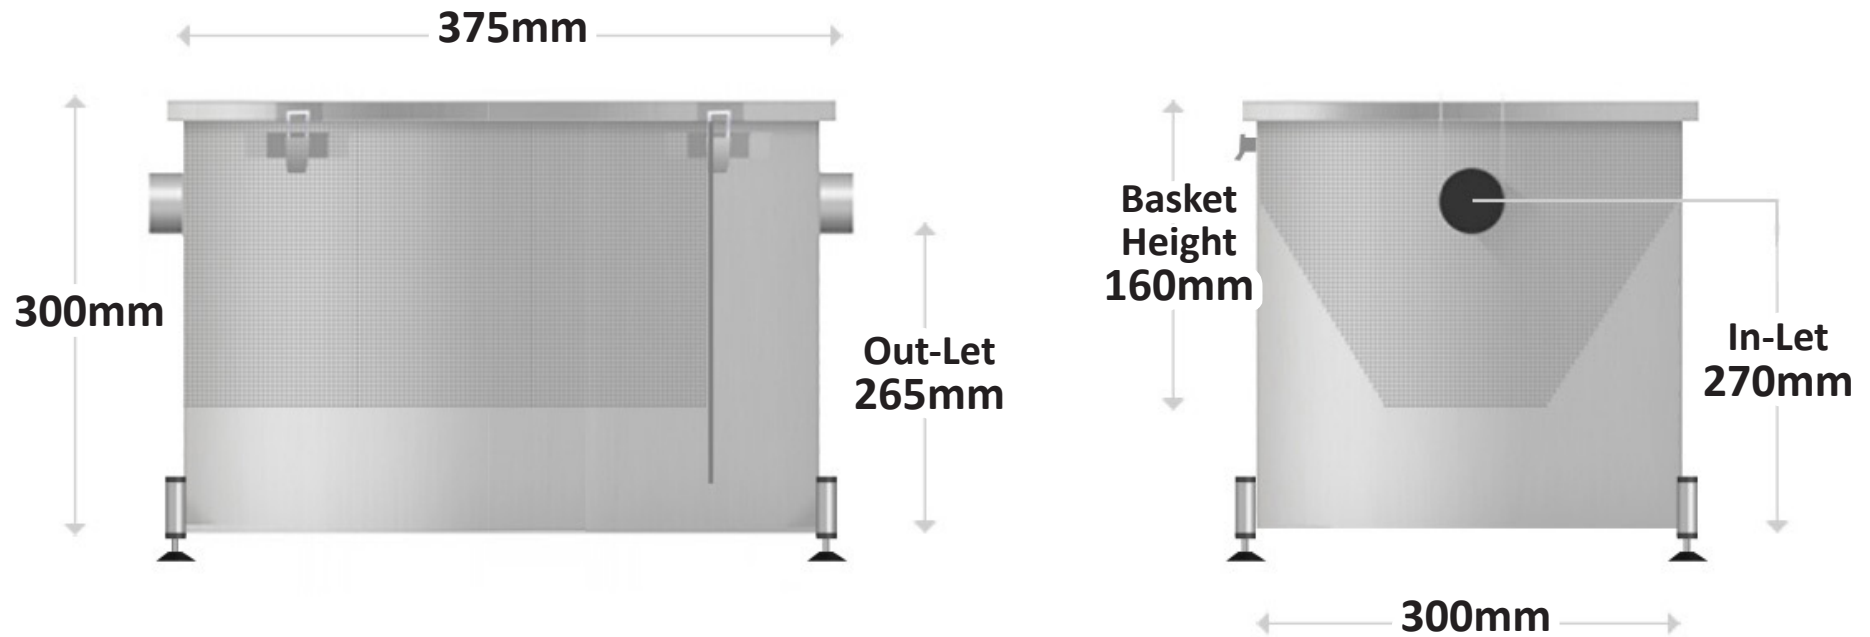

(In-Let Size 40mm, Out-Let Size 50mm)

Above Sizes Shown in Millimetres

Filtra-Trap LG 375 Full Filtration Grease Trap

Specification Sheet

Filtra-Trap®
Grease Traps

Capacity: **35 Litre**
Pipe Size: **In-Let: 40 mm / Out-Let: 50mm**
Application: **1-2 small commercial sinks and dishwasher**

Filtra-Trap®
Grease Traps

Capacity: **40 Litre**
Pipe Size: **In-Let: 40 mm / Out-Let: 50mm**
Application: **1-2 Small / Medium Commercial Sinks & Dishwasher**

Material: **304 Grade Stainless Steel**
Seal Type: **Neoprene**
Lid Clips: **304 Grade Stainless Steel**
Feet: **Adjustable Tilting 50 mm**

Filtra-Trap®
Grease Traps

Capacity: **120 Litre**
Pipe Size: **In-Let: 40 mm / Out-Let: 50mm**
Application: **2-3 Medium / Large Commercial Sinks & Dishwasher**

Material: **304 Grade Stainless Steel**
Seal Type: **Neoprene**
Lid Clips: **304 Grade Stainless Steel**
Feet: **Adjustable Tilting 50 mm**

Filtra-Trap®
Grease Traps

Capacity: **250 Litre**
Pipe Size: **In-Let: 40 mm / Out-Let: 50mm**
Application: **Restaurants & Hotels / Multiple Sinks & Dishwasher**

Material: **304 Grade Stainless Steel**
Seal Type: **Neoprene**
Lid Clips: **304 Grade Stainless Steel**
Feet: **Adjustable Tilting 50 mm**