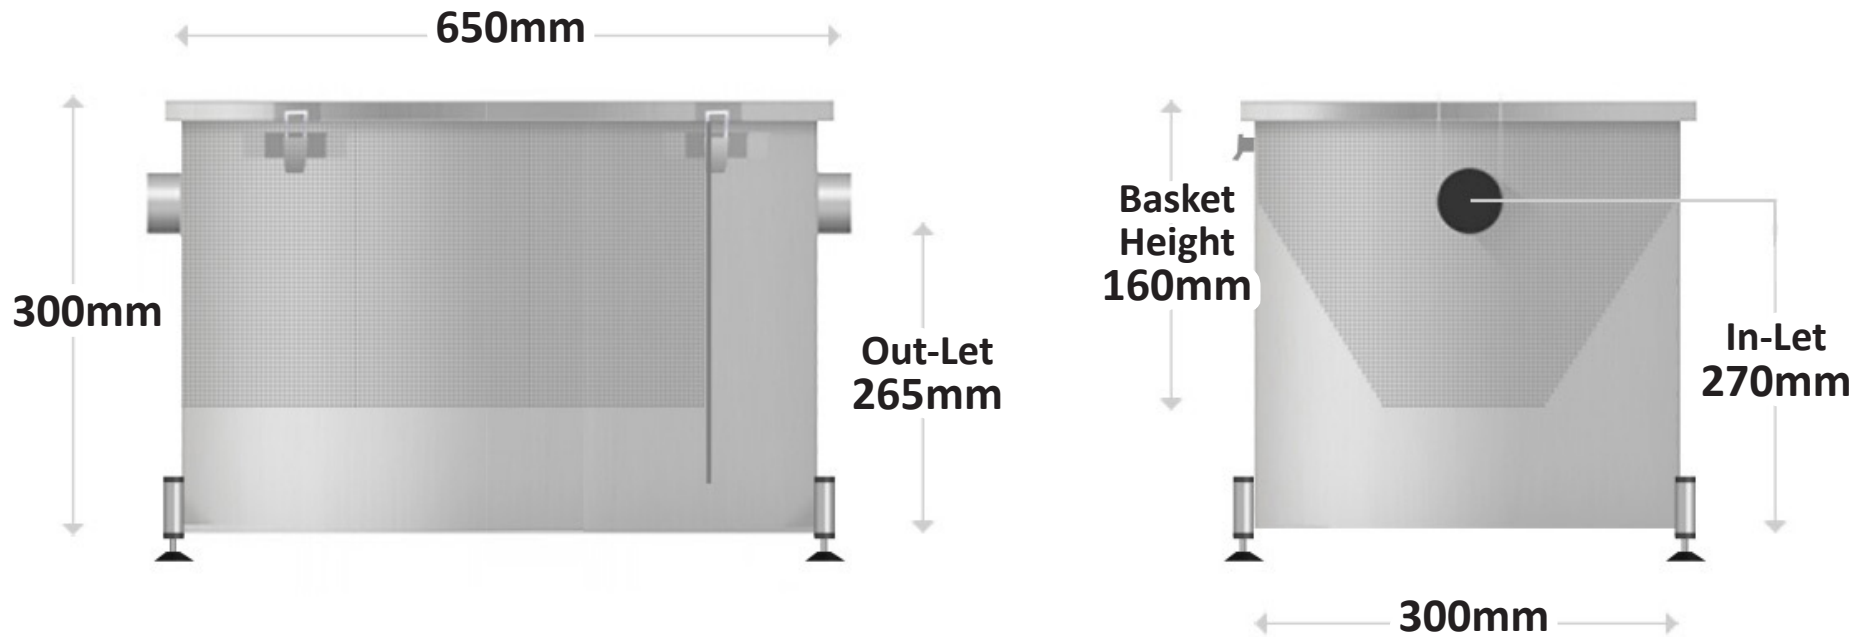

Filtra-Trap LG 650 Full Filtration Grease Trap

Specification Sheet

Filtra-Trap®
Grease Traps

Capacity: **60 Litre**
Pipe Size: **In-Let: 40 mm / Out-Let: 50mm**
Application: **1-2 Medium Commercial Sinks & Dishwasher**

Material: **304 Grade Stainless Steel**
Seal Type: **Neoprene**
Lid Clips: **304 Grade Stainless Steel**
Feet: **Adjustable Tilting 50 mm**