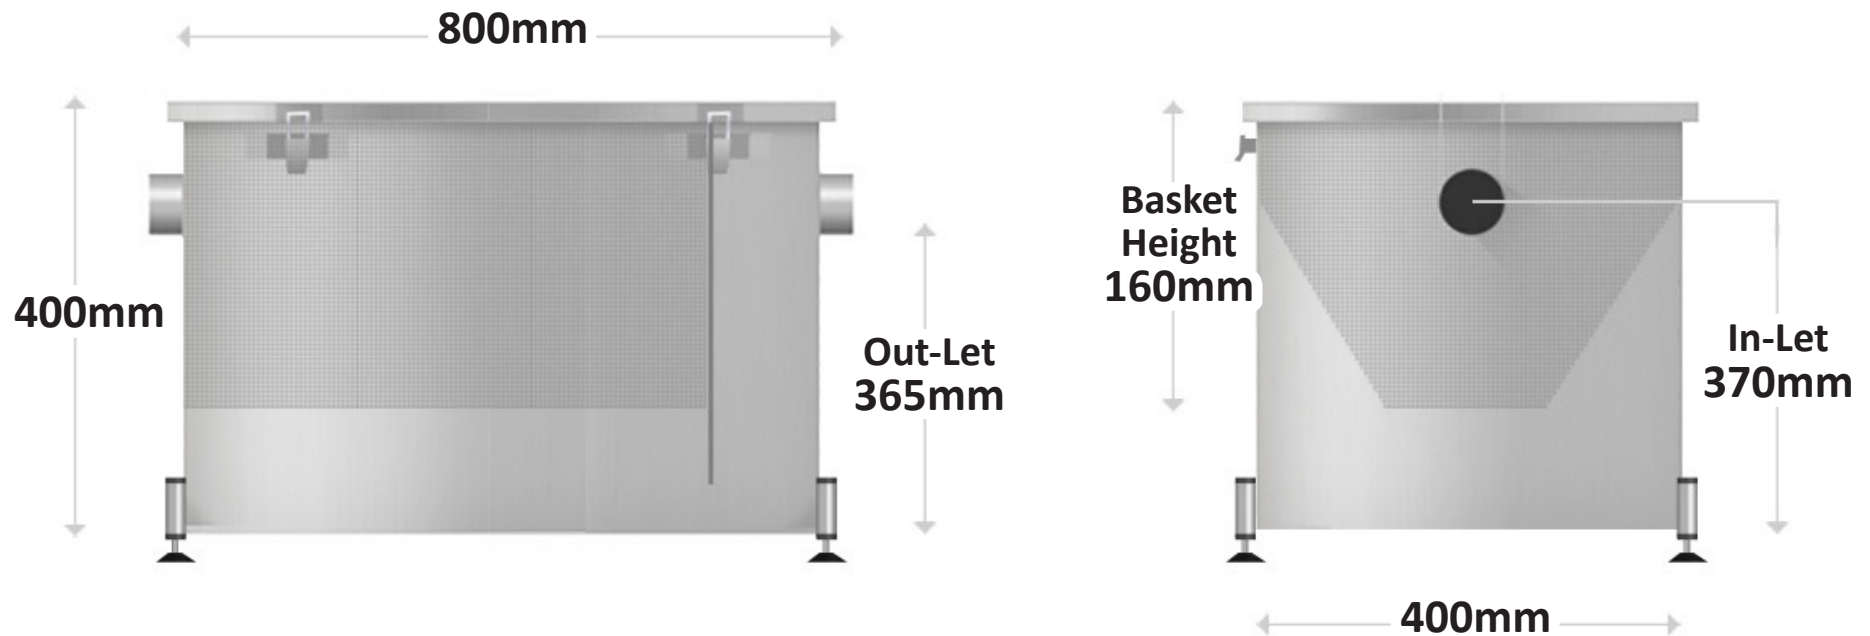

(In-Let Size 40mm, Out-Let Size 50mm)

Above Sizes Shown in Millimetres

Filtra-Trap LG 375 Full Filtration Grease Trap

Specification Sheet

Filtra-Trap®
Grease Traps

Capacity: **35 Litre**
Pipe Size: **In-Let: 40 mm / Out-Let: 50mm**
Application: **1-2 small commercial sinks and dishwasher**

Filtra-Trap®
Grease Traps

Capacity: **70 Litre**
Pipe Size: **In-Let: 40 mm / Out-Let: 50mm**
Application: **2-3 Medium Commercial Sinks & Dishwasher**

Material: **304 Grade Stainless Steel**
Seal Type: **Neoprene**
Lid Clips: **304 Grade Stainless Steel**
Feet: **Adjustable Tilting 50 mm**

Filtra-Trap LG 500 Full Filtration Grease Trap

Specification Sheet

Filtra-Trap®
Grease Traps

Capacity: **80 Litre**
Pipe Size: **In-Let: 40 mm / Out-Let: 50mm**
Application: **2-3 Medium Commercial Sinks & Dishwasher**

Filtra-Trap®
Grease Traps

Capacity: **120 Litre**
Pipe Size: **In-Let: 40 mm / Out-Let: 50mm**
Application: **2-3 Medium / Large Commercial Sinks & Dishwasher**

Material: **304 Grade Stainless Steel**
Seal Type: **Neoprene**
Lid Clips: **304 Grade Stainless Steel**
Feet: **Adjustable Tilting 50 mm**